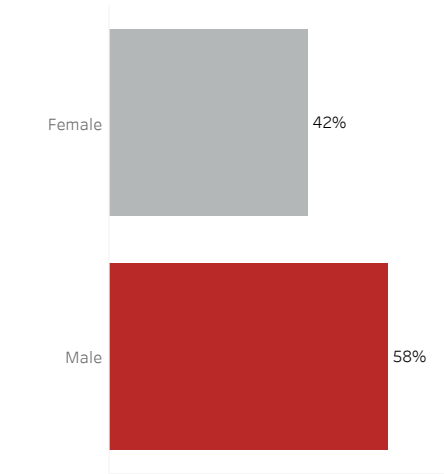

COVID-19 Deaths by Gender