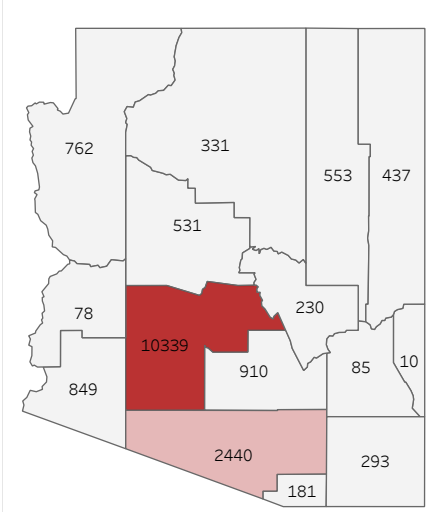

COVID-19 Deaths (total)

18,029

New COVID-19 Deaths Reported Today

20

Hover over the icon to get more information on the data in this dashboard.

COVID-19 Deaths by County

Data will not be shown for counties with fewer than three deaths.

© Mapbox © OSM

COVID-19 Deaths by Date of Death

Recent deaths may not be reported yet. Cases missing the date of death are excluded from the graph above, but are included in all other numbers.

COVID-19 Deaths by Gender

COVID-19 Deaths by Age Group

COVID-19 Deaths by Race/Ethnicity

Date Updated: 7/10/2021