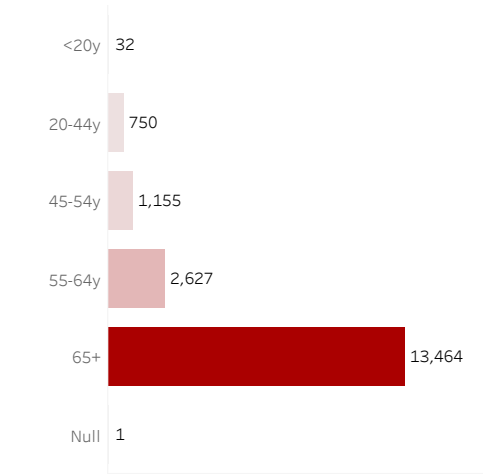

COVID-19 Deaths (total)

18,029

New COVID-19 Deaths Reported Today

20

Hover over the icon to get more information on the data in this dashboard.

COVID-19 Deaths by County

Data will not be shown for counties with fewer than three deaths.

© Mapbox © OSM

COVID-19 Deaths by Date of Death

Recent deaths may not be reported yet. Cases missing the date of death are excluded from the graph above, but are included in all other numbers.

COVID-19 Deaths by Gender

COVID-19 Deaths by Age Group

COVID-19 Deaths by Race/Ethnicity

Date Updated: 7/10/2021