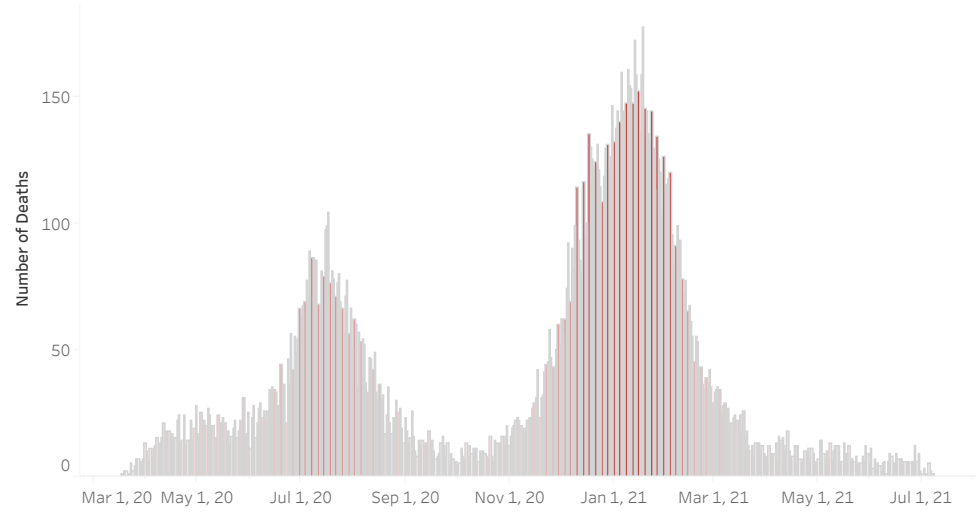

COVID-19 Deaths (total)

18,029

New COVID-19 Deaths Reported Today

20

Hover over the icon to get more information on the data in this dashboard.

COVID-19 Deaths by County

Data will not be shown for counties with fewer than three deaths.

© Mapbox © OSM

COVID-19 Deaths by Date of Death

Recent deaths may not be reported yet. Cases missing the date of death are excluded from the graph above, but are included in all other numbers.

COVID-19 Deaths by Gender